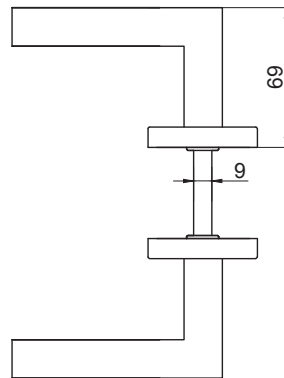

→ cross sections and sizes

**finish:**  
stainless steel 1.4301  
(AISI 304)

application  
– defined  
as right handed  
or left handed

→ cross sections and sizes

**finish:**  
stainless steel 1.4301  
(AISI 304)

universal application  
– applicable for both  
right and left  
handed doors

## HANDLE-HANDLE TYPE L-FORM on round shield

- ironmongery: handle-handle type L-form on round shield
- universal application – applicable for both right and left handed doors
- construction: main shield made of zinc coated steel, external shield made of stainless steel 1.4301
- lever handle made of stainless steel 1.4301
- handle equipped with tensing spring for automatic return to horizontal position
- square of handle: 9 mm
- distance: 72 mm
- shield available for with hole for PZ cylinder and blind