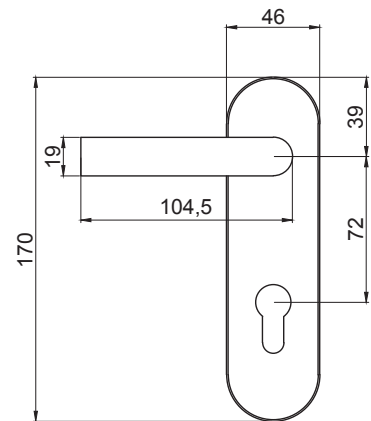

→ cross sections and sizes

**finish:**  
stainless steel 1.4301  
(AISI 304)

application  
– defined  
as right handed  
or left handed

→ cross sections and sizes

**finish:**  
stainless steel 1.4301  
(AISI 304)

universal application  
– applicable for both  
right and left  
handed doors