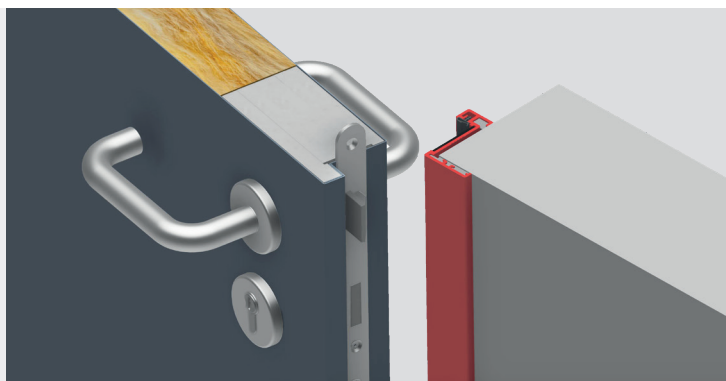

## HANDLE-HANDLE on oval shield

- ironmongery: handle-handle type U-form on oval shield
- construction: main shield made of zinc coated steel, external shield made of stainless steel 1.4301
- lever handle made of stainless steel 1.4301
- handle equipped with tensing spring for automatic return to horizontal position
- square of handle: 9 mm
- distance: 72 mm
- shield available with hole for PZ cylinder or blind

→ cross sections and sizes

**finish:**  
stainless steel 1.4301  
(AISI 304)

universal application  
– applicable for both  
right and left  
handed doors

## HANDLE-HANDLE on round shield

- ironmongery: handle-handle type U-form on round shield
- universal application – applicable for both right and left handed doors
- construction: main shield made of zinc coated steel, external shield made of stainless steel 1.4301
- lever handle made of stainless steel 1.4301
- handle equipped with tensing spring for automatic return to horizontal position
- square of handle: 9 mm
- distance: 72 mm
- shield available with hole for PZ cylinder or blind