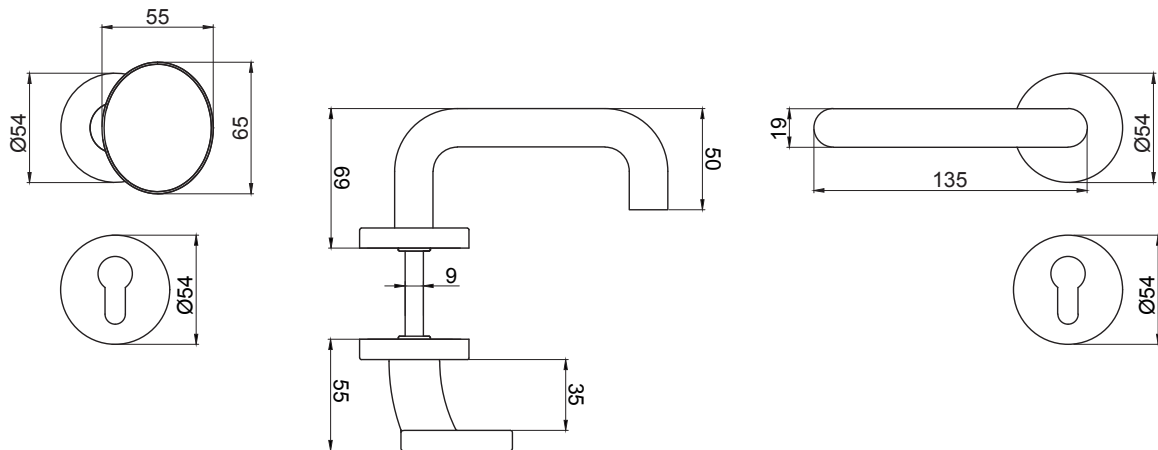

→ cross sections and sizes

**finish:**  
stainless steel 1.4301  
(AISI 304)

universal application  
– applicable for both  
right and left  
handed doors

→ cross sections and sizes

**finish:**  
stainless steel 1.4301  
(AISI 304)

application  
– defined  
as right handed  
or left handed

## HANDLE-KNOB on round shield

- ironmongery: handle-knob type U-form on round shield
- application – defined as right handed or left handed
- construction: main shield made of zinc coated steel, external shield made of stainless steel 1.4301
- lever handle made of stainless steel 1.4301
- handle equipped with tensing spring for automatic return to horizontal position
- square of handle: 9 mm
- distance: 72 mm
- shield available with hole for PZ cylinder or blind