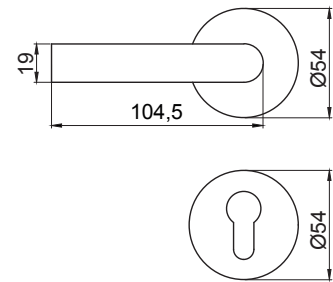

→ cross sections and sizes

**finish:**  
stainless steel 1.4301  
(AISI 304)

application  
– defined  
as right handed  
or left handed

→ cross sections and sizes

**finish:**  
stainless steel 1.4301  
(AISI 304)

universal application  
– applicable for both  
right and left  
handed doors