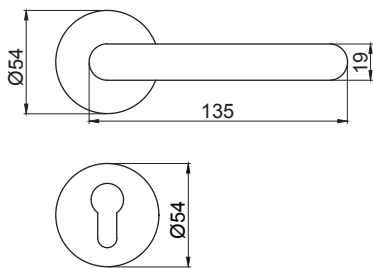

→ cross sections and sizes

**finish:**  
stainless steel 1.4301  
(AISI 304)

universal application  
– applicable for both  
right and left  
handed doors

→ cross sections and sizes

**finish:**  
stainless steel 1.4301  
(AISI 304)

application  
– defined  
as right handed  
or left handed