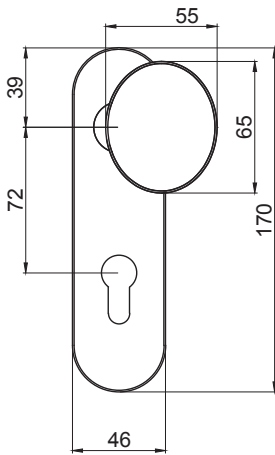

→ cross sections and sizes

**finish:**  
stainless steel 1.4301  
(AISI 304)

universal application  
– applicable for both  
right and left  
handed doors

→ cross sections and sizes

**finish:**  
stainless steel 1.4301  
(AISI 304)

application  
– defined  
as right handed  
or left handed