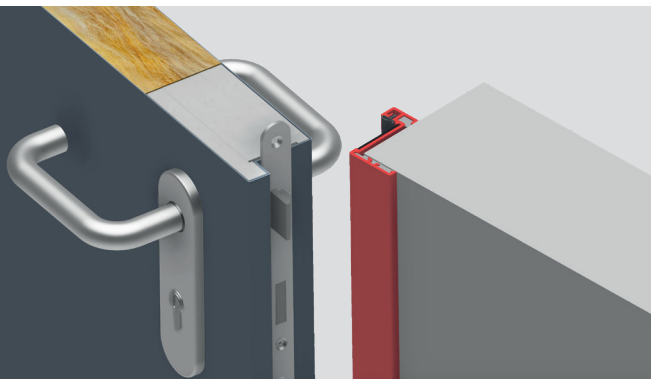

## HANDLE-HANDLE on oval shield

- ironmongery: handle-handle type U-form on oval shield
- construction: main shield made of zinc coated steel, external shield made of stainless steel 1.4301
- lever handle made of stainless steel 1.4301
- handle equipped with tensing spring for automatic return to horizontal position
- square of handle: 9 mm
- distance: 72 mm
- shield available with hole for PZ cylinder or blind

→ cross sections and sizes

**finish:**  
stainless steel 1.4301  
(AISI 304)

universal application  
– applicable for both  
right and left  
handed doors

## HANDLE-HANDLE on round shield

- ironmongery: handle-handle type U-form on round shield
- universal application – applicable for both right and left handed doors
- construction: main shield made of zinc coated steel, external shield made of stainless steel 1.4301
- lever handle made of stainless steel 1.4301
- handle equipped with tensing spring for automatic return to horizontal position
- square of handle: 9 mm
- distance: 72 mm
- shield available with hole for PZ cylinder or blind