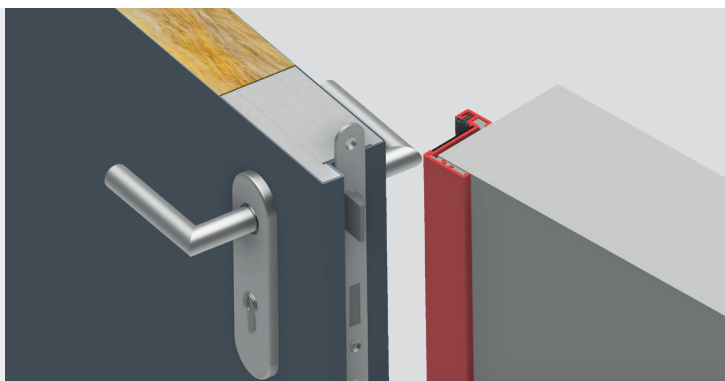

→ cross sections and sizes

finish:
stainless steel 1.4301
(AISI 304)