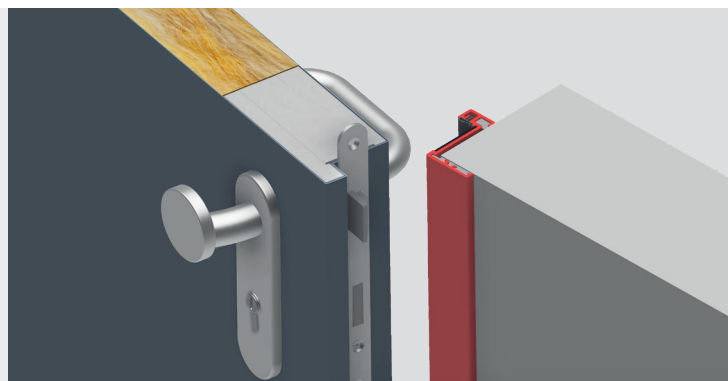

## HANDLE-KNOB on oval shield

- ironmongery: handle-knob type U-form on oval shield
- construction: main shield made of zinc coated steel, external shield made of stainless steel 1.4301
- handle equipped with tensing spring for automatic return to horizontal position
- square of handle: 9 mm
- distance: 72 mm
- shield available with hole for PZ cylinder or blind

→ cross sections and sizes

**finish:**  
stainless steel 1.4301  
(AISI 304)

application  
– defined  
as right handed  
or left handed