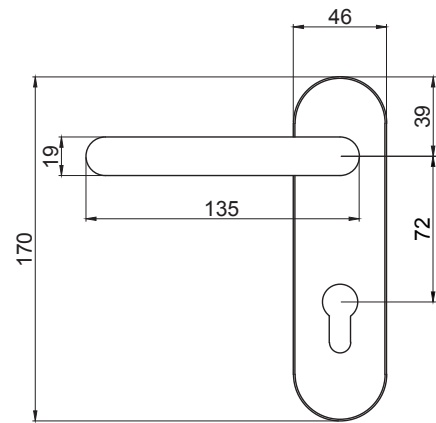

→ cross sections and sizes

**finish:**  
stainless steel 1.4301  
(AISI 304)

universal application  
– applicable for both  
right and left  
handed doors

→ cross sections and sizes

**finish:**  
stainless steel 1.4301  
(AISI 304)

application  
– defined  
as right handed  
or left handed