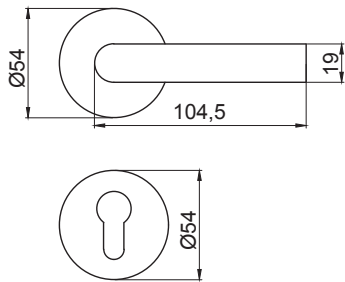

→ cross sections and sizes

**finish:**  
stainless steel 1.4301  
(AISI 304)

application  
– defined  
as right handed  
or left handed

→ cross sections and sizes

**finish:**  
stainless steel 1.4301  
(AISI 304)

universal application  
– applicable for both  
right and left  
handed doors