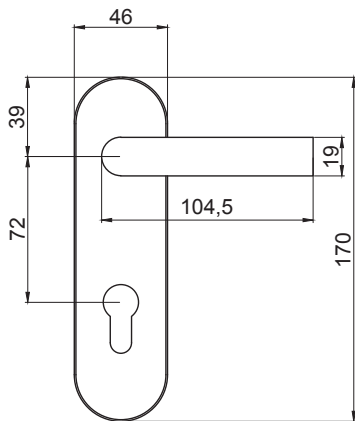

→ cross sections and sizes

**finish:**  
stainless steel 1.4301  
(AISI 304)

application  
– defined  
as right handed  
or left handed

→ cross sections and sizes

**finish:**  
stainless steel 1.4301  
(AISI 304)

universal application  
– applicable for both  
right and left  
handed doors