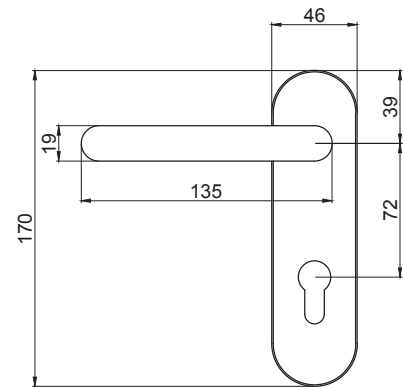

## HANDLE-HANDLE on oval shield

- ironmongery: handle-handle type U-form on oval shield
- construction: main shield made of zinc coated steel, external shield made of stainless steel 1.4301
- lever handle made of stainless steel 1.4301
- handle equipped with tensing spring for automatic return to horizontal position
- square of handle: 9 mm
- distance: 72 mm
- shield available with hole for PZ cylinder or blind

→ cross sections and sizes

**finish:**  
stainless steel 1.4301  
(AISI 304)

universal application  
– applicable for both  
right and left  
handed doors

→ cross sections and sizes

**finish:**  
stainless steel 1.4301  
(AISI 304)

application  
– defined  
as right handed  
or left handed