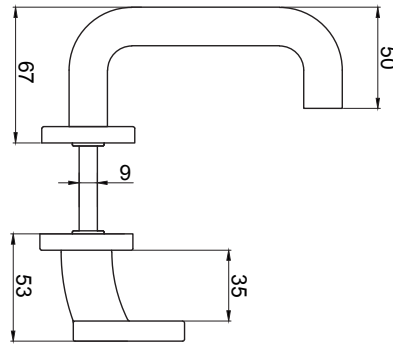

→ cross sections and sizes

**finish:**  
stainless steel 1.4301  
(AISI 304)

universal application  
– applicable for both  
right and left  
handed doors

→ cross sections and sizes

**finish:**  
stainless steel 1.4301  
(AISI 304)

application  
– defined  
as right handed  
or left handed