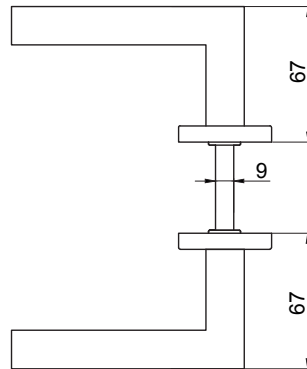

→ cross sections and sizes

**finish:**  
stainless steel 1.4301  
(AISI 304)

application  
– defined  
as right handed  
or left handed

## HANDLE-HANDLE TYPE L-FORM on oval shield

- ironmongery: handle-handle type L-form on oval shield
- universal application – applicable for both right and left handed doors
- construction: main shield made of zinc coated steel, external shield made of stainless steel 1.4301
- lever handle made of stainless steel 1.4301
- handle equipped with tensing spring for automatic return to horizontal position
- square of handle: 9 mm
- distance: 72 mm
- shield available with hole for PZ cylinder or blind

→ cross sections and sizes

**finish:**  
stainless steel 1.4301  
(AISI 304)

universal application  
– applicable for both  
right and left  
handed doors