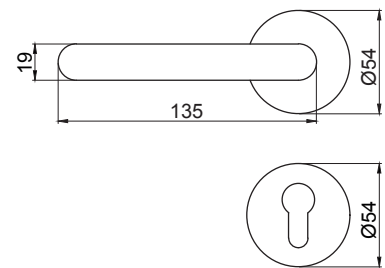

→ cross sections and sizes

**finish:**  
stainless steel 1.4301  
(AISI 304)

universal application  
– applicable for both  
right and left  
handed doors

→ cross sections and sizes

**finish:**  
stainless steel 1.4301  
(AISI 304)

application  
– defined  
as right handed  
or left handed