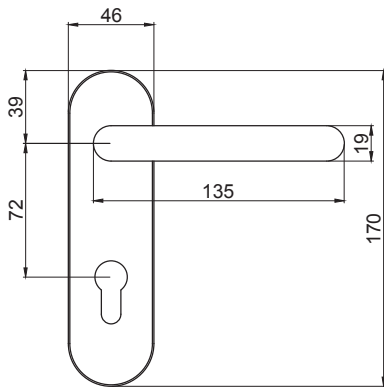

## HANDLE-HANDLE on oval shield

- ironmongery: handle-handle type U-form on oval shield
- construction: main shield made of zinc coated steel, external shield made of stainless steel 1.4301
- lever handle made of stainless steel 1.4301
- handle equipped with tensing spring for automatic return to horizontal position
- square of handle: 9 mm
- distance: 72 mm
- shield available with hole for PZ cylinder or blind

→ cross sections and sizes

**finish:**  
stainless steel 1.4301  
(AISI 304)

universal application  
– applicable for both  
right and left  
handed doors

→ cross sections and sizes

**finish:**  
stainless steel 1.4301  
(AISI 304)

application  
– defined  
as right handed  
or left handed