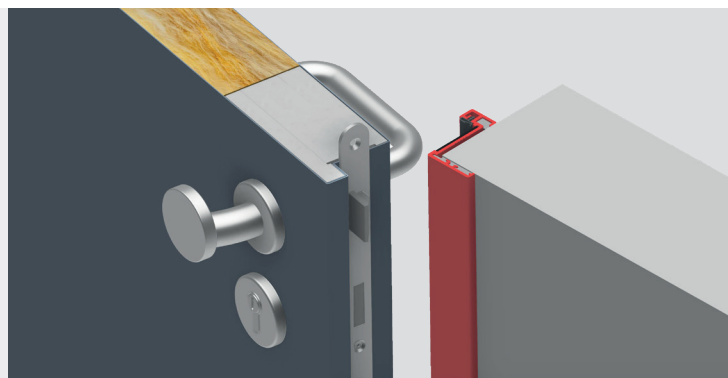

## HANDLE-KNOB on round shield

- ironmongery: handle-knob type U-form on round shield
- application – defined as right handed or left handed
- construction: main shield made of zinc coated steel, external shield made of stainless steel 1.4301
- lever handle made of stainless steel 1.4301
- handle equipped with tensing spring for automatic return to horizontal position
- square of handle: 9 mm
- distance: 72 mm
- shield available with hole for PZ cylinder or blind

→ cross sections and sizes

**finish:**  
stainless steel 1.4301  
(AISI 304)

application  
– defined  
as right handed  
or left handed