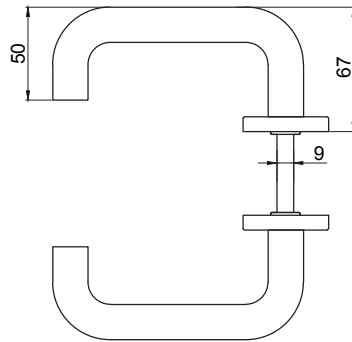

## HANDLE-HANDLE on oval shield

- ironmongery: handle-handle type U-form on oval shield
- construction: main shield made of zinc coated steel, external shield made of stainless steel 1.4301
- lever handle made of stainless steel 1.4301
- handle equipped with tensing spring for automatic return to horizontal position
- square of handle: 9 mm
- distance: 72 mm
- shield available with hole for PZ cylinder or blind

→ cross sections and sizes

**finish:**  
stainless steel 1.4301  
(AISI 304)

universal application  
– applicable for both  
right and left  
handed doors

→ cross sections and sizes

**finish:**  
stainless steel 1.4301  
(AISI 304)

application  
– defined  
as right handed  
or left handed