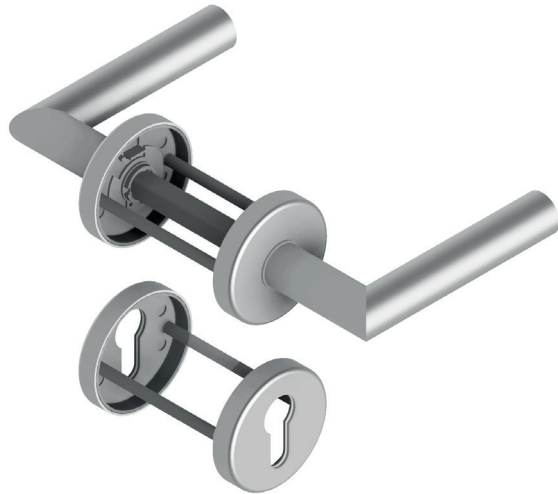

HANDLE-HANDLE TYPE L-FORM on round shield

- → ironmongery: handle-handle type L-form on round shield
- → universal application – applicable for both right and left handed doors
- → construction: main shield made of zinc coated steel, external shield made of stainless steel 1.4301
- → lever handle made of stainless steel 1.4301
- → handle equipped with tensing spring for automatic return to horizontal position
- → square of handle: 9 mm
- → distance: 72 mm
- → shield available for with hole for PZ cylinder and blind