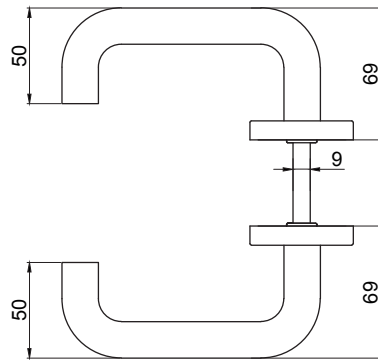

→ cross sections and sizes

**finish:**  
stainless steel 1.4301  
(AISI 304)

universal application  
– applicable for both  
right and left  
handed doors

→ cross sections and sizes

**finish:**  
stainless steel 1.4301  
(AISI 304)

application  
– defined  
as right handed  
or left handed