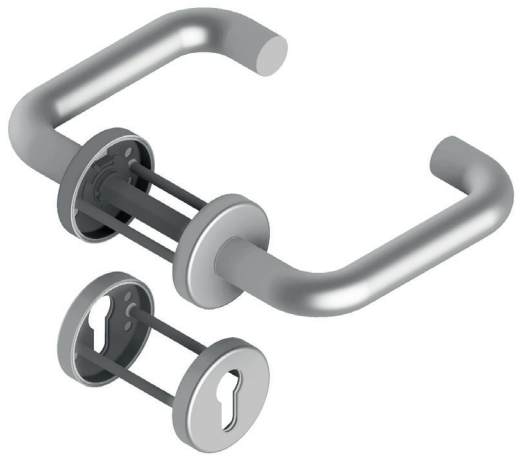

## HANDLE-HANDLE on oval shield

- ironmongery: handle-handle type U-form on oval shield
- construction: main shield made of zinc coated steel, external shield made of stainless steel 1.4301
- lever handle made of stainless steel 1.4301
- handle equipped with tensing spring for automatic return to horizontal position
- square of handle: 9 mm
- distance: 72 mm
- shield available with hole for PZ cylinder or blind

→ cross sections and sizes

**finish:**  
stainless steel 1.4301  
(AISI 304)

universal application  
– applicable for both  
right and left  
handed doors

## HANDLE-HANDLE on round shield

- ironmongery: handle-handle type U-form on round shield
- universal application – applicable for both right and left handed doors
- construction: main shield made of zinc coated steel, external shield made of stainless steel 1.4301
- lever handle made of stainless steel 1.4301
- handle equipped with tensing spring for automatic return to horizontal position
- square of handle: 9 mm
- distance: 72 mm
- shield available with hole for PZ cylinder or blind

## HANDLE-KNOB on oval shield

- ironmongery: handle-knob type U-form on oval shield
- construction: main shield made of zinc coated steel, external shield made of stainless steel 1.4301
- handle equipped with tensing spring for automatic return to horizontal position
- square of handle: 9 mm
- distance: 72 mm
- shield available with hole for PZ cylinder or blind