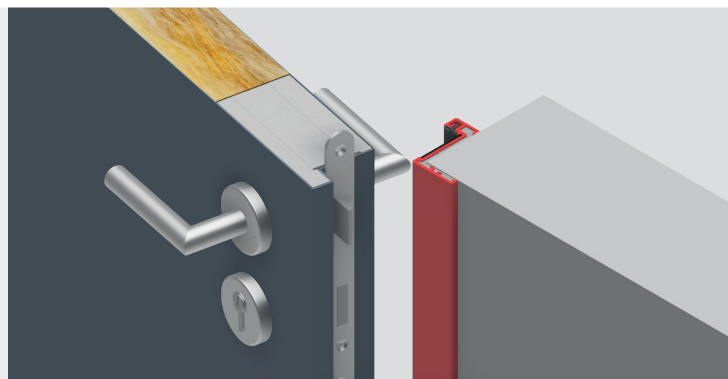

→ cross sections and sizes

finish:
stainless steel 1.4301
(AISI 304)